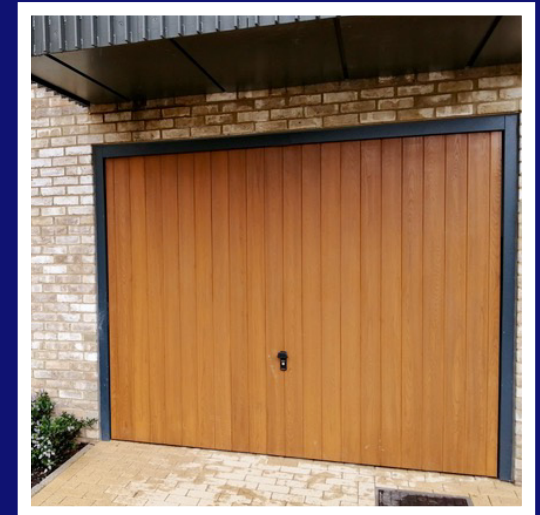

MADE TO MEASURE

TALL SIZES

AUTOMATION

GUARANTEE

GUARANTEE AUTOMATION TALL SIZES MADE TO MEASURE

Up & Over Garage Doors

Our range of up and over garage doors are mounted on tracks that run across the ceiling of your garage and provide support to the door as it glides up and out of the way. We can supply the easily installed canopy style doors, as well as the sturdier retractable garage door