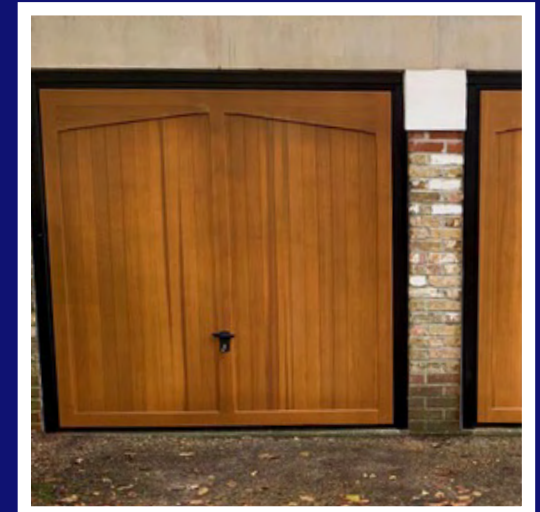

GUARANTEE

AUTOMATION

TALL SIZES

MADE TO MEASURE

Wooden Garage Doors

Here at Wessex Garage Doors, our dedicated team offer a comprehensive selection of wooden garage doors which can truly transform your home. Whatever style of property you might have, we can provide the perfect timber door to give it an attractive and welcoming feel.