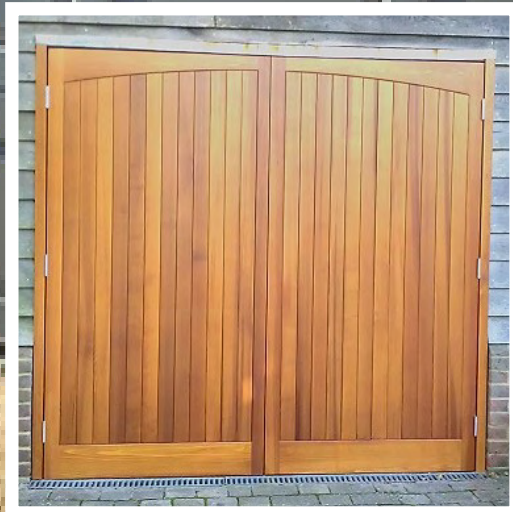

GUARANTEE

AUTOMATION

TALL SIZES

MADE TO MEASURE

Wooden Garage Doors

Here at Wessex Garage Doors, our dedicated team offer a comprehensive selection of wooden garage doors which can truly transform your home. Whatever style of property you might have, we can provide the perfect timber door to give it an attractive and welcoming feel.